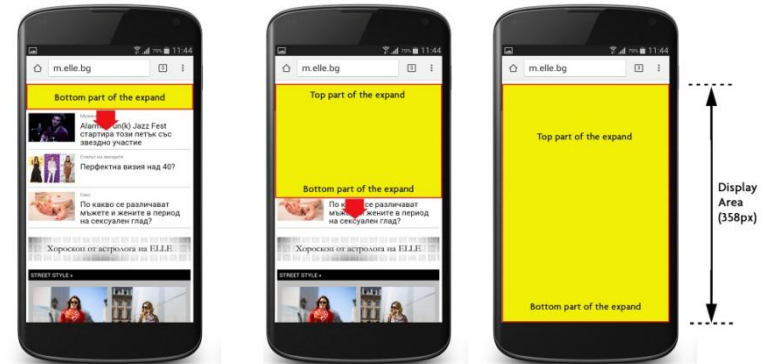

## Description:

Two sided banner, positioned at the upper part of the website, that rotates to show both sides of the banner

# Expand banner and Reveal banner

## Description:

**Expand Banner** - the script displays an expand banner that covers the content when expanded.

**Reveal banner** - the script displays a banner that pushes the content down

Reveal banner

## Description:

The banner is always positioned at the bottom of the screen and it moves along with the website when scrolling up and down. On tap, the initial area of the banner expands to the same size as screen resolution. It disappears when the user interacts with the screen or closes the banner.