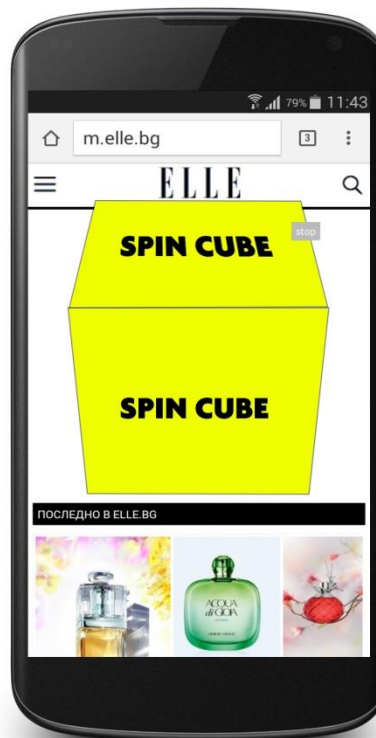

## Supported browsers:

iOS – Safari

Android Browsers - Firefox, Chrome

**Creative rotation mode:** Yes

**Size:** 300x300

**CPM/ CPM video:** 20 BGN