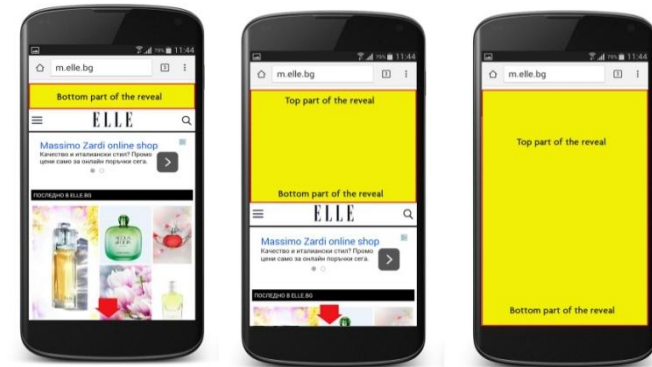

## Description:

Two sided banner, positioned at the upper part of the website, that rotates to show both sides of the banner

## Supported browsers:

Само iOS – Safari

Creative rotation mode: No

Size: 320x50

CPM: 10 BGN

# Expand banner and Reveal banner

## Description:

**Expand Banner** - the script displays an expand banner that covers the content when expanded.

**Reveal banner** - the script displays a banner that pushes the content down

Reveal banner